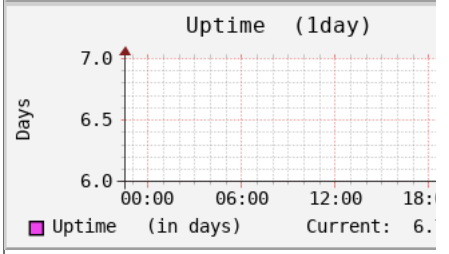

Host: **stewart_laptop** last day

Tue Nov 26 22:26:45 MST 2019

System load average and usage