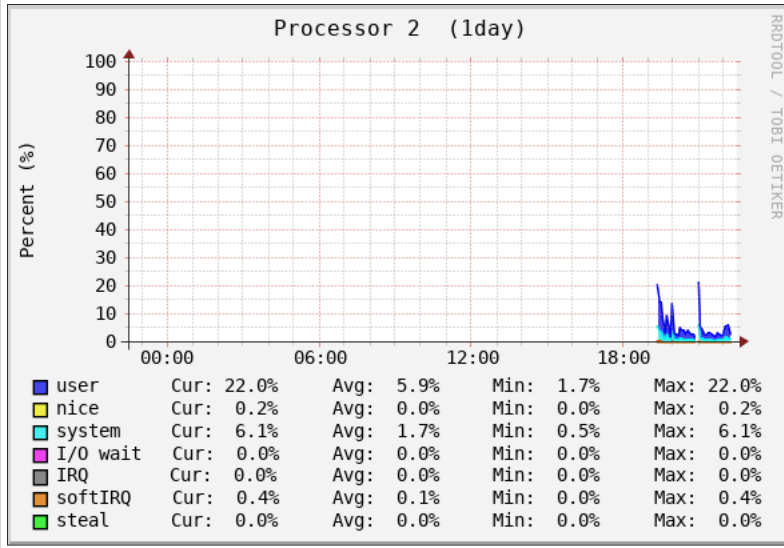

Host: **stewart_laptop** last day

Tue Nov 26 22:26:45 MST 2019

System load average and usage

Global kernel usage

Kernel usage per processor

LM-Sensors and GPU temperatures

Netstat statistics

System services demand

Network port traffic

Users using the system

Devices interrupt activity

Copyright © 2005-2017 Jordi Santfeliu