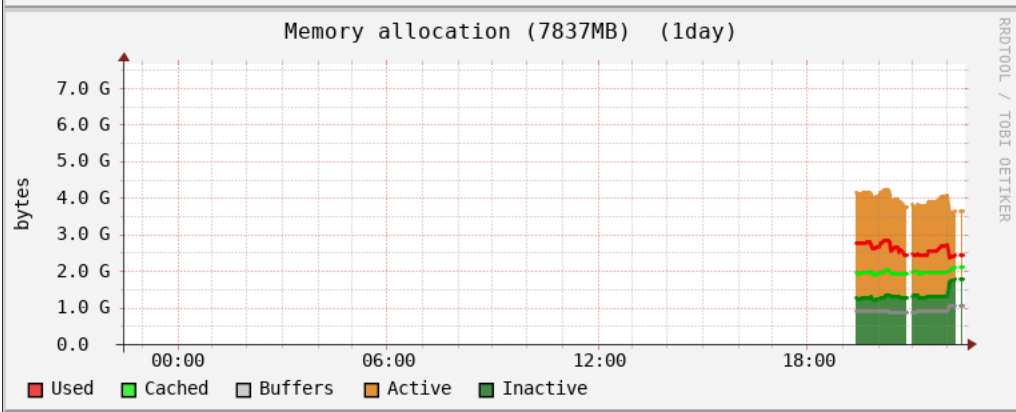

Host: **stewart_laptop** last day

Tue Nov 26 22:26:45 MST 2019

System load average and usage

Global kernel usage

Kernel usage per processor

LM-Sensors and GPU temperatures

Netstat statistics

System services demand

Network port traffic

Users using the system

Devices interrupt activity

Copyright © 2005-2017 Jordi Santfeliu