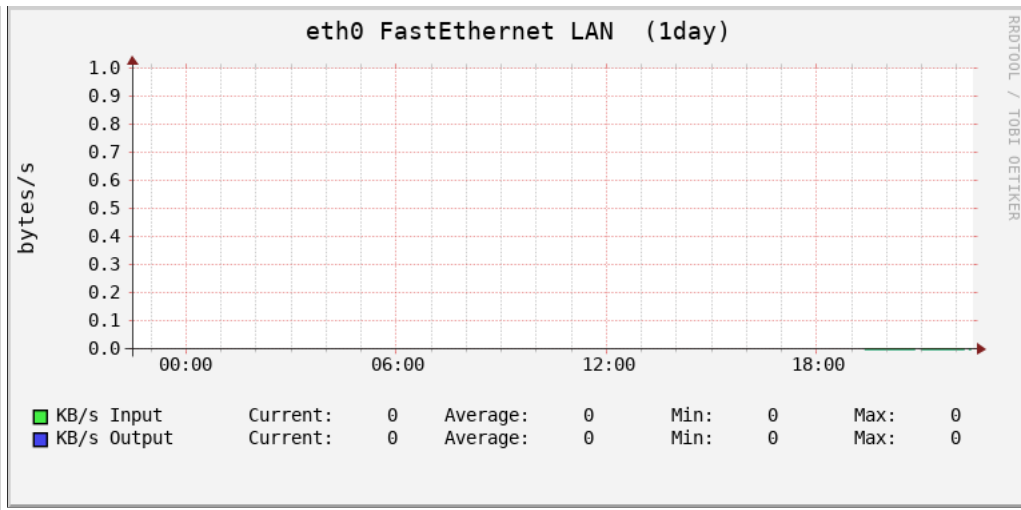

Host: **stewart_laptop** last day

Tue Nov 26 22:26:45 MST 2019

System load average and usage

Global kernel usage

Kernel usage per processor

LM-Sensors and GPU temperatures

Netstat statistics

System services demand

Network port traffic

Users using the system

Devices interrupt activity

Copyright © 2005-2017 Jordi Santfeliu