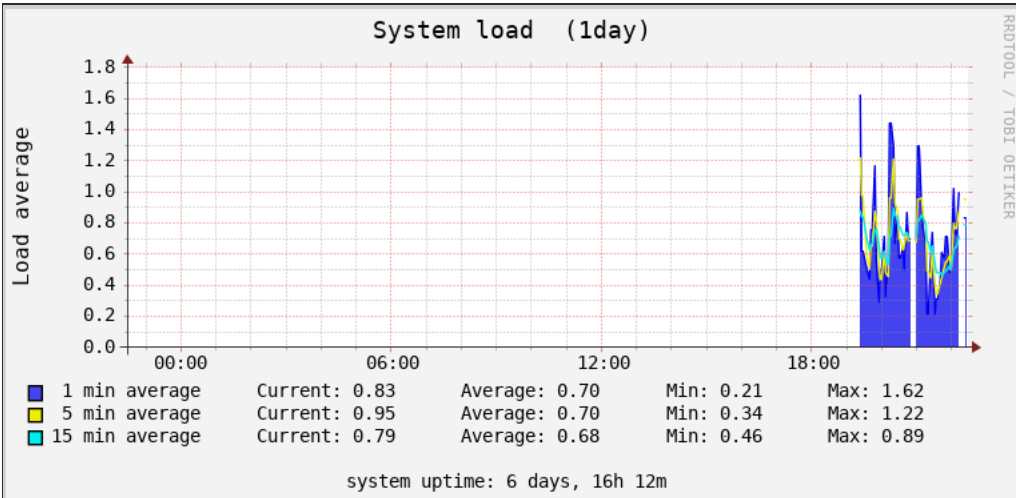

Host: **stewart_laptop** last day

Tue Nov 26 22:26:45 MST 2019

System load average and usage

Global kernel usage

Kernel usage per processor

LM-Sensors and GPU temperatures

Netstat statistics

System services demand

Network port traffic

Users using the system

Devices interrupt activity

Copyright © 2005-2017 Jordi Santfeliu