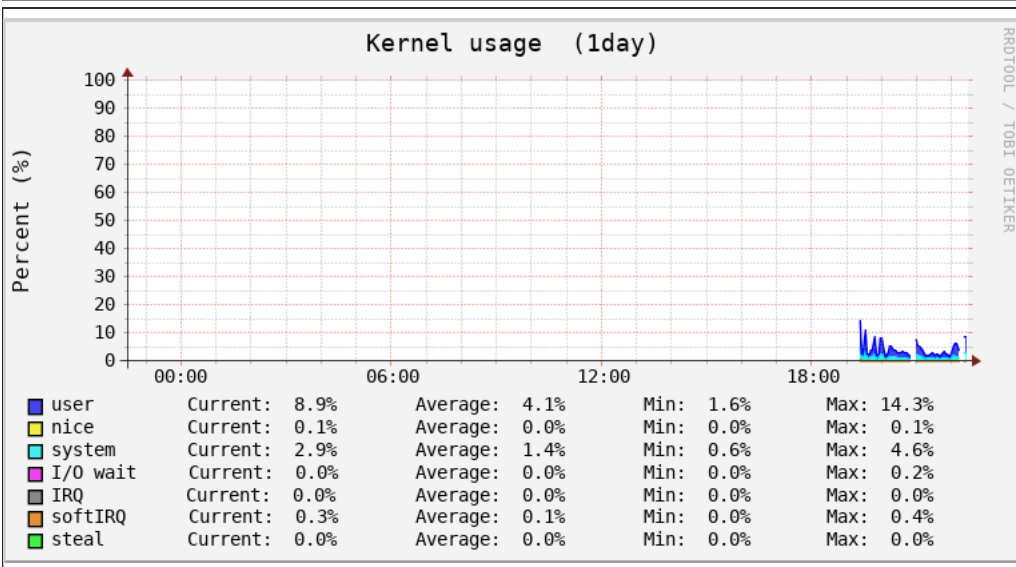

Host: **stewart_laptop** last day

Tue Nov 26 22:26:45 MST 2019

System load average and usage

Global kernel usage

Kernel usage per processor

LM-Sensors and GPU temperatures

Netstat statistics

System services demand

Network port traffic

Users using the system

Devices interrupt activity

Copyright © 2005-2017 Jordi Santfeliu