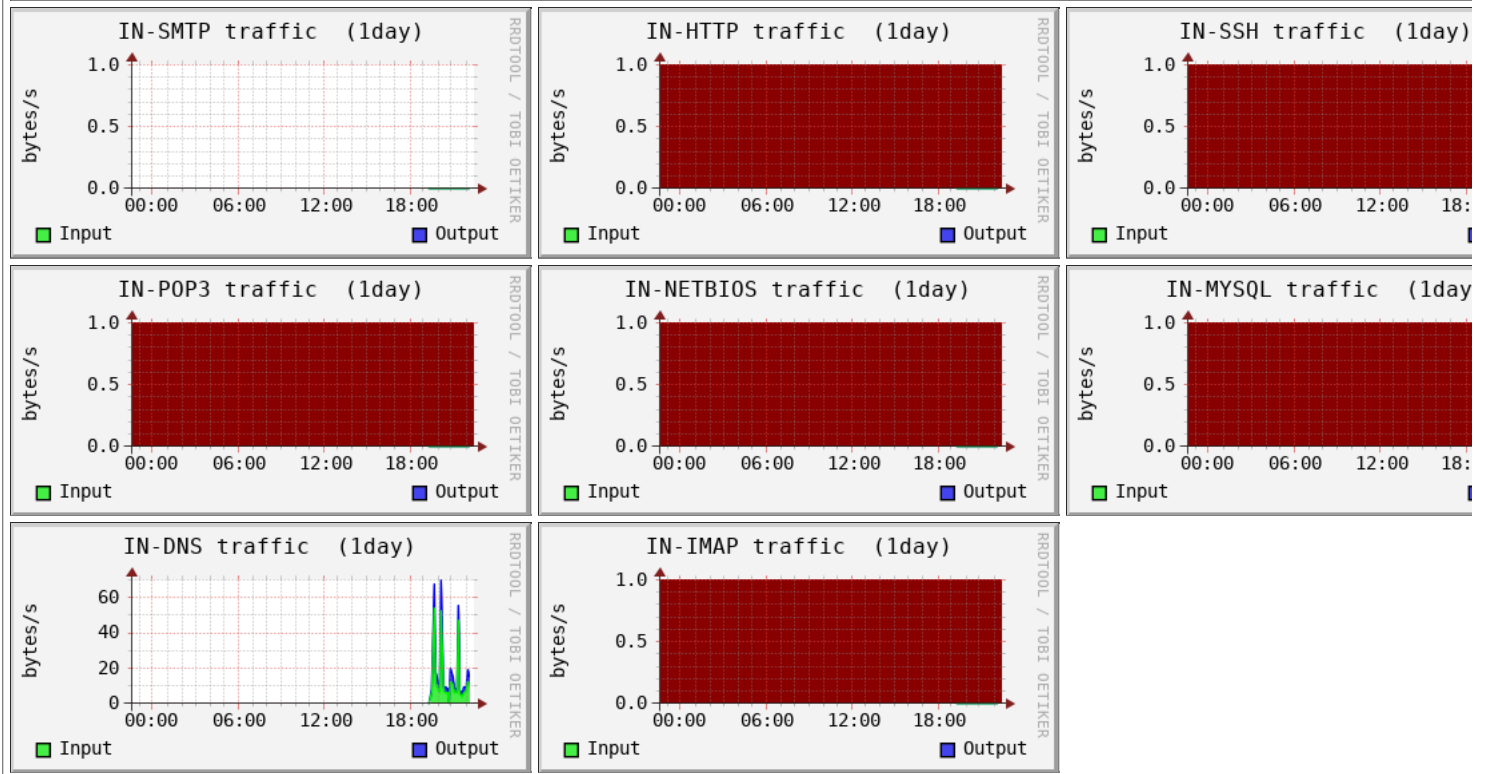

Host: **stewart_laptop** last day

Tue Nov 26 22:26:45 MST 2019

System load average and usage

Global kernel usage

Kernel usage per processor

LM-Sensors and GPU temperatures

Netstat statistics

System services demand

Network port traffic

Users using the system

Devices interrupt activity

Copyright © 2005-2017 Jordi Santfeliu