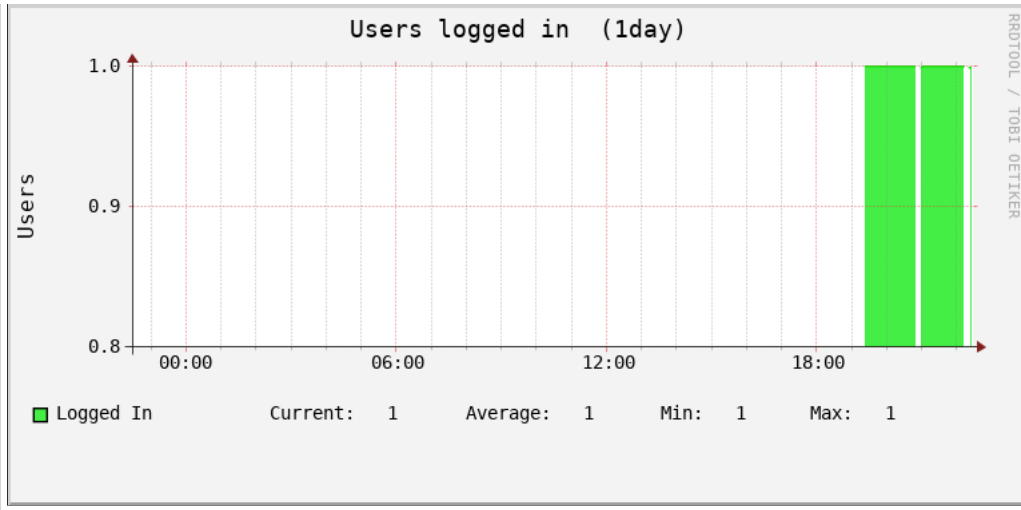

Host: **stewart_laptop** last day

Tue Nov 26 22:26:45 MST 2019

System load average and usage

Global kernel usage

Kernel usage per processor

LM-Sensors and GPU temperatures

Netstat statistics

System services demand

Network port traffic

Users using the system

Devices interrupt activity

Copyright © 2005-2017 Jordi Santfeliu