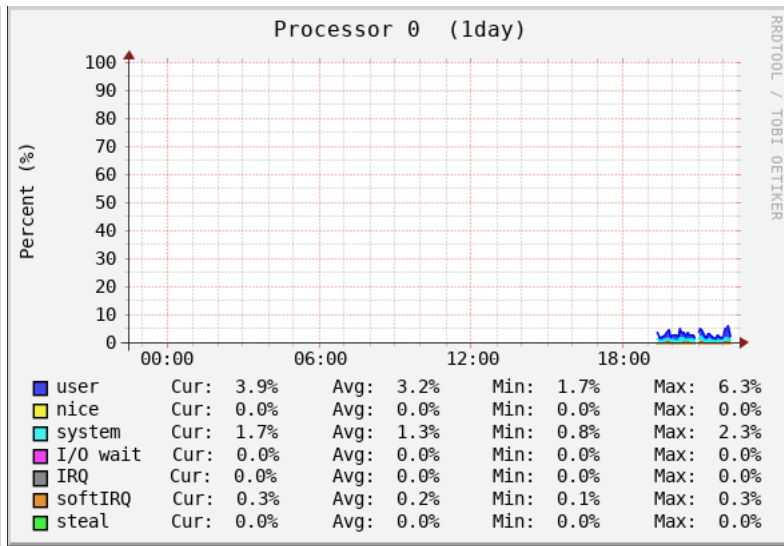

Host: **stewart_laptop** last day

Tue Nov 26 22:26:45 MST 2019

System load average and usage

Global kernel usage

Kernel usage per processor

LM-Sensors and GPU temperatures

Netstat statistics

System services demand

Network port traffic

Users using the system

Devices interrupt activity

Copyright © 2005-2017 Jordi Santfeliu