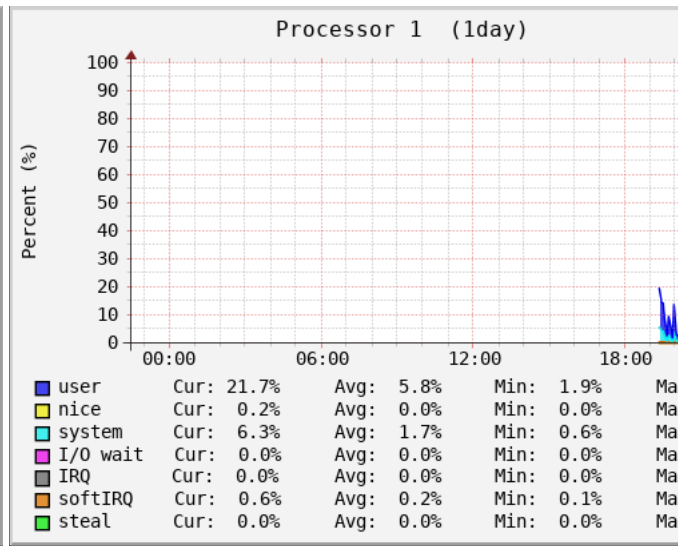

Host: **stewart_laptop** last day

Tue Nov 26 22:26:45 MST 2019

System load average and usage

Global kernel usage

Kernel usage per processor

LM-Sensors and GPU temperatures

Netstat statistics

System services demand

Network port traffic

Users using the system

Devices interrupt activity

Copyright © 2005-2017 Jordi Santfeliu