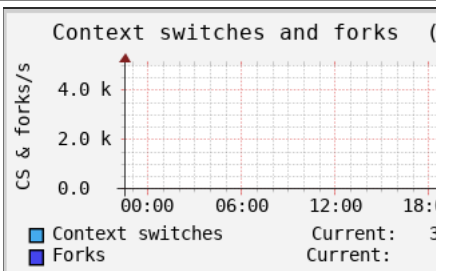

Global kernel usage