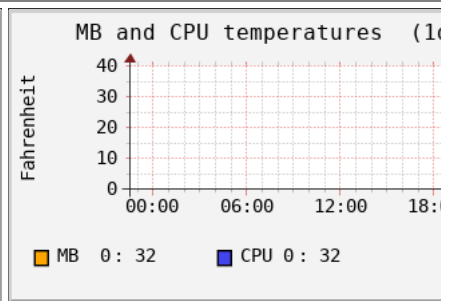

Host: **stewart_laptop** last day

Tue Nov 26 22:26:45 MST 2019

System load average and usage

Global kernel usage

Kernel usage per processor

LM-Sensors and GPU temperatures

Netstat statistics

System services demand

Network port traffic

Users using the system

Devices interrupt activity

Copyright © 2005-2017 Jordi Santfeliu