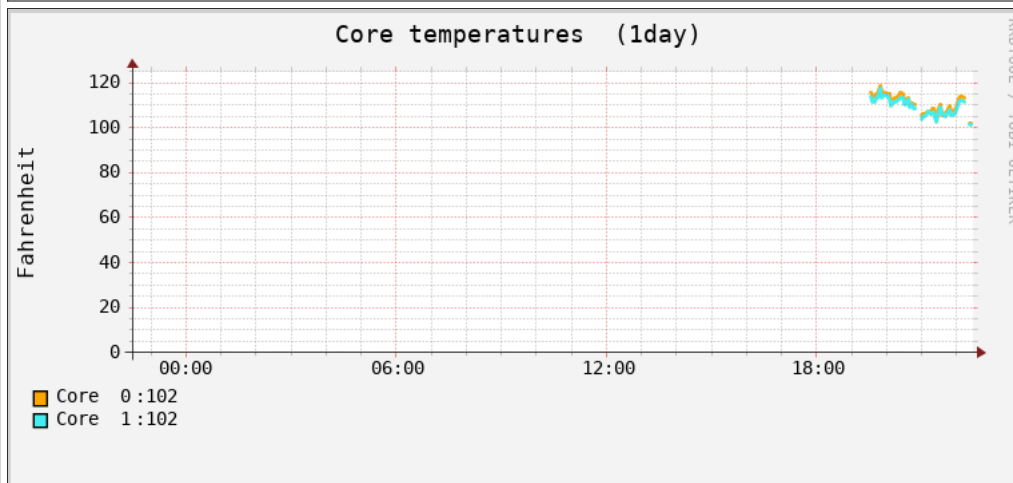

Host: **stewart_laptop** last day

Tue Nov 26 22:26:45 MST 2019

System load average and usage

Global kernel usage

Kernel usage per processor

LM-Sensors and GPU temperatures

Netstat statistics

System services demand

Network port traffic

Users using the system

Devices interrupt activity

Copyright © 2005-2017 Jordi Santfeliu