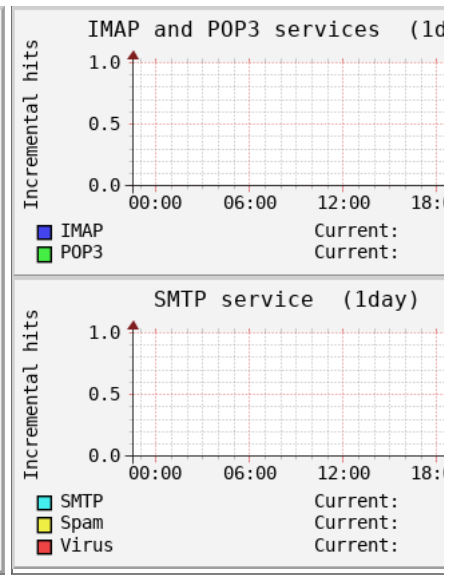

Host: **stewart_laptop** last day

Tue Nov 26 22:26:45 MST 2019

System load average and usage

Global kernel usage

Kernel usage per processor

LM-Sensors and GPU temperatures

Netstat statistics

System services demand

Network port traffic

Users using the system

Devices interrupt activity

Copyright © 2005-2017 Jordi Santfeliu