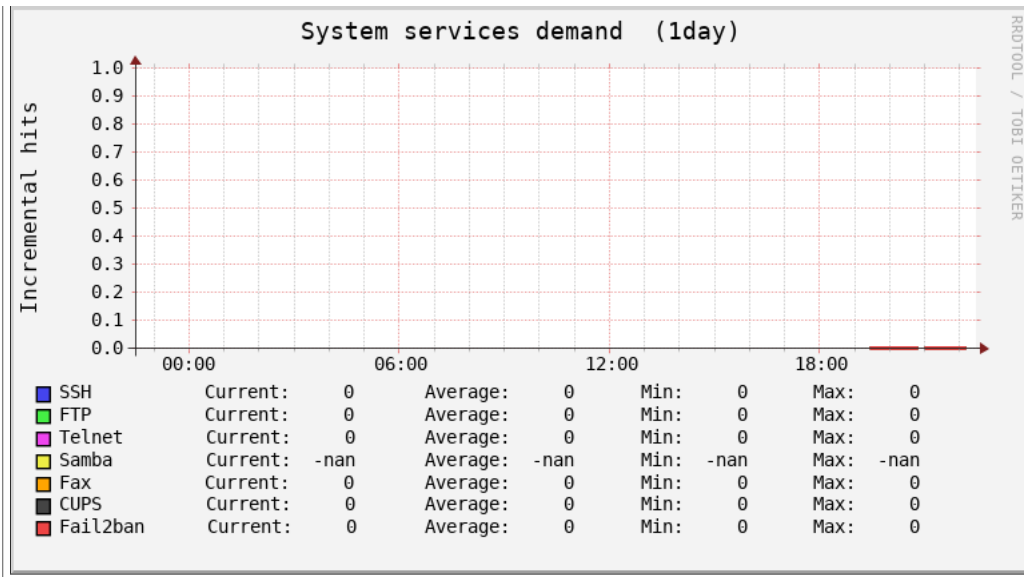

Host: **stewart_laptop** last day

Tue Nov 26 22:26:45 MST 2019

System load average and usage

Global kernel usage

Kernel usage per processor

LM-Sensors and GPU temperatures

Netstat statistics

System services demand

Network port traffic

Users using the system

Devices interrupt activity

Copyright © 2005-2017 Jordi Santfeliu