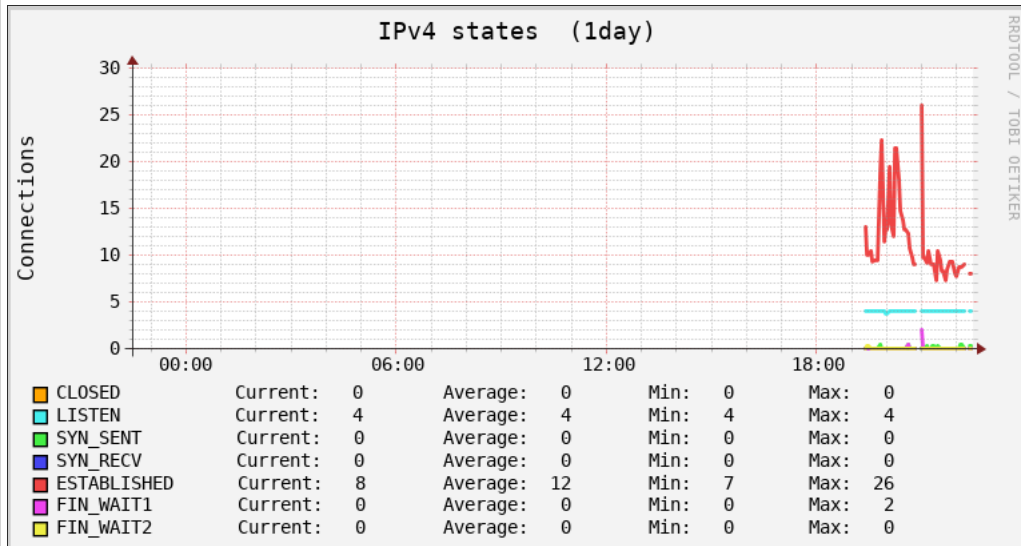

Host: **stewart_laptop** last day

Tue Nov 26 22:26:45 MST 2019

System load average and usage

Global kernel usage

Kernel usage per processor

LM-Sensors and GPU temperatures

Netstat statistics

System services demand

Network port traffic

Users using the system

Devices interrupt activity

Copyright © 2005-2017 Jordi Santfeliu