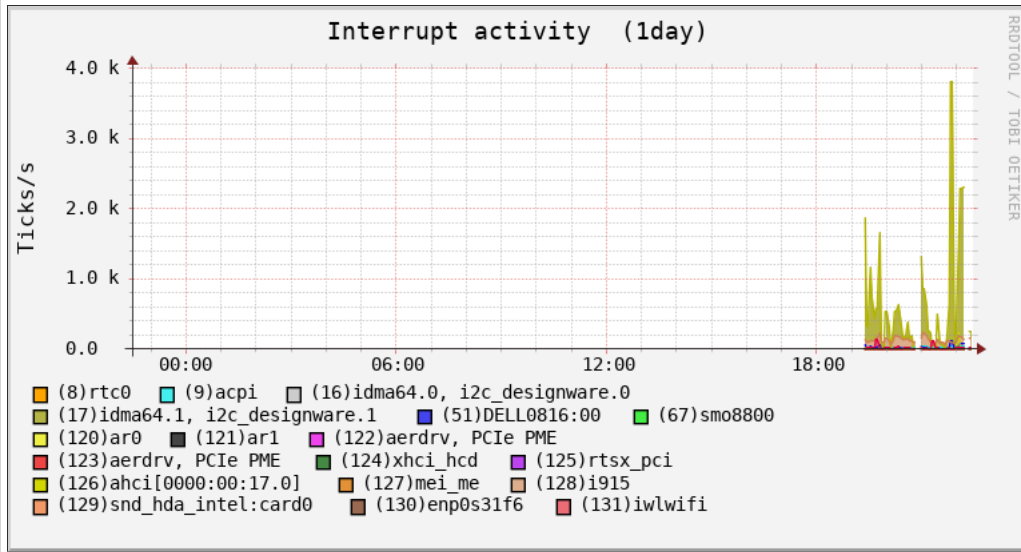

Network port traffic

Users using the system

Devices interrupt activity

Copyright © 2005-2017 Jordi Santfeliu