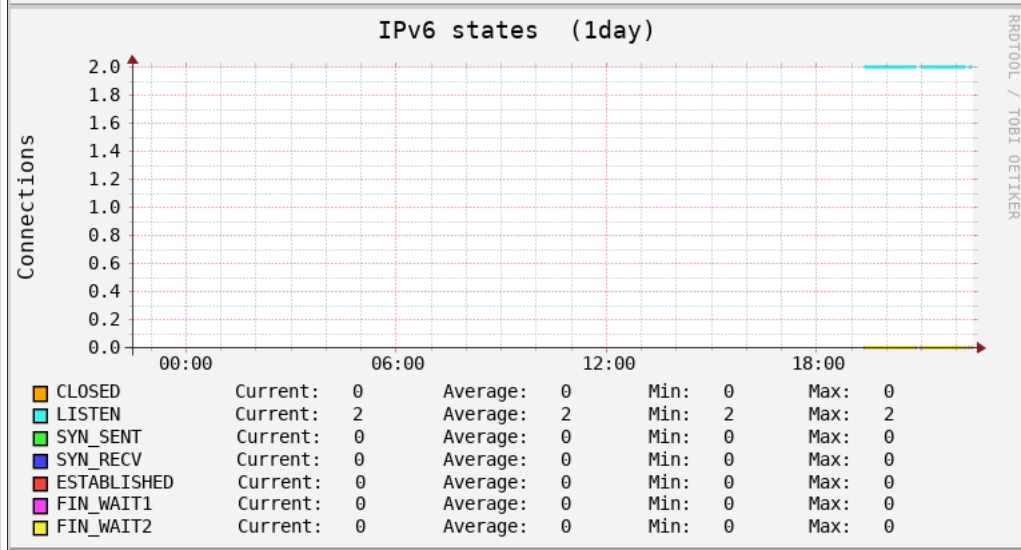

Host: **stewart_laptop** last day

Tue Nov 26 22:26:45 MST 2019

System load average and usage

Global kernel usage

Kernel usage per processor

LM-Sensors and GPU temperatures

Netstat statistics

System services demand

Network port traffic

Users using the system

Devices interrupt activity

Copyright © 2005-2017 Jordi Santfeliu