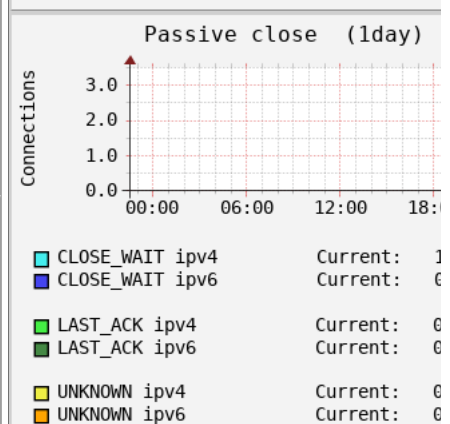

Host: **stewart_laptop** last day

Tue Nov 26 22:26:45 MST 2019

System load average and usage

Global kernel usage

Kernel usage per processor

LM-Sensors and GPU temperatures

Netstat statistics

System services demand

Network port traffic

Users using the system

Devices interrupt activity

Copyright © 2005-2017 Jordi Santfeliu