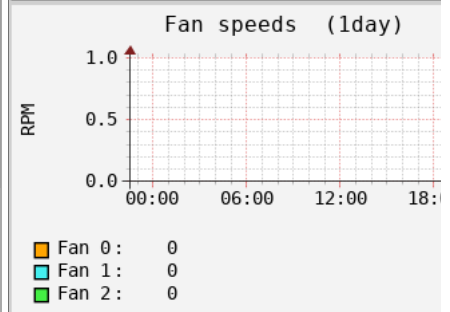

Host: **stewart_laptop** last day

Tue Nov 26 22:26:45 MST 2019

System load average and usage

Global kernel usage

Kernel usage per processor

LM-Sensors and GPU temperatures

Netstat statistics

System services demand

Network port traffic

Users using the system

Devices interrupt activity

Copyright © 2005-2017 Jordi Santfeliu