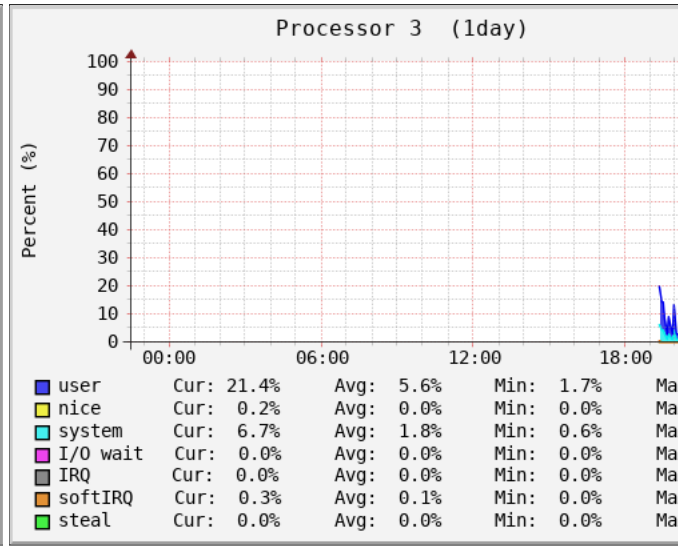

Host: **stewart_laptop** last day

Tue Nov 26 22:26:45 MST 2019

System load average and usage

Global kernel usage

Kernel usage per processor

LM-Sensors and GPU temperatures

Netstat statistics

System services demand

Network port traffic

Users using the system

Devices interrupt activity

Copyright © 2005-2017 Jordi Santfeliu