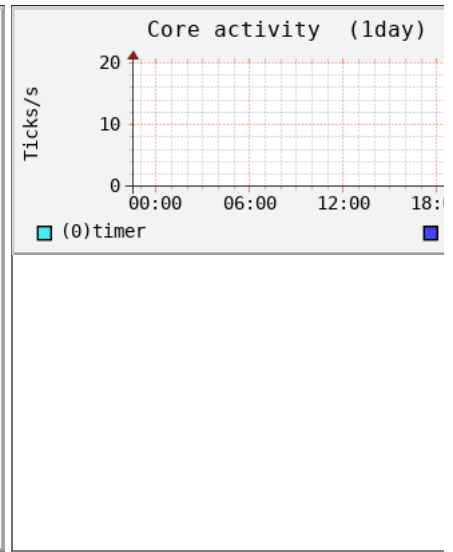

Network port traffic

Users using the system

Devices interrupt activity

Copyright © 2005-2017 Jordi Santfeliu