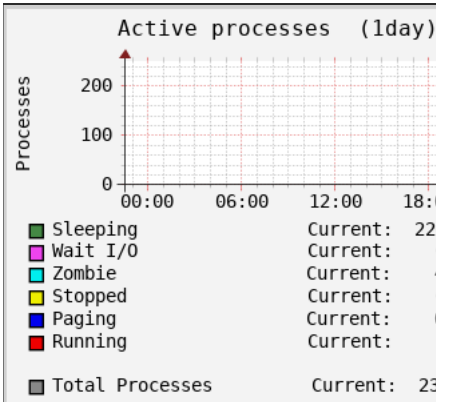

Host: **stewart_laptop** last day

Tue Nov 26 22:26:45 MST 2019

System load average and usage

Global kernel usage

Kernel usage per processor

LM-Sensors and GPU temperatures

Netstat statistics

System services demand

Network port traffic

Users using the system

Devices interrupt activity

Copyright © 2005-2017 Jordi Santfeliu