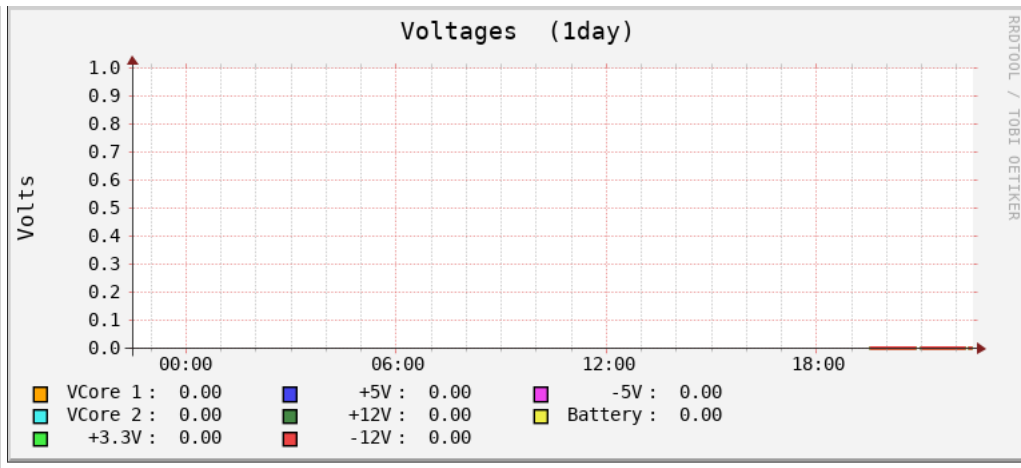

Host: **stewart_laptop** last day

Tue Nov 26 22:26:45 MST 2019

System load average and usage

Global kernel usage

Kernel usage per processor

LM-Sensors and GPU temperatures

Netstat statistics

System services demand

Network port traffic

Users using the system

Devices interrupt activity

Copyright © 2005-2017 Jordi Santfeliu