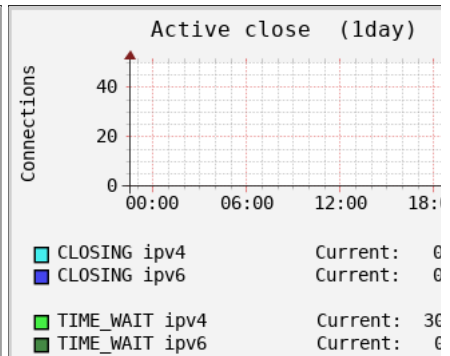

Netstat statistics