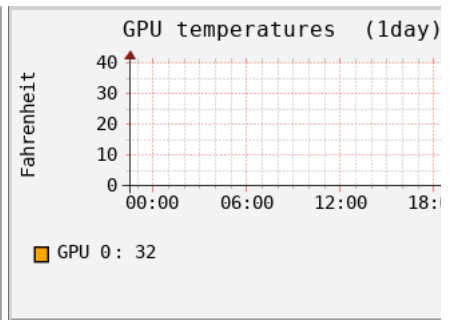

Host: **stewart_laptop** last day

Tue Nov 26 22:26:45 MST 2019

System load average and usage

Global kernel usage

Kernel usage per processor

LM-Sensors and GPU temperatures

Netstat statistics

System services demand

Network port traffic

Users using the system

Devices interrupt activity

Copyright © 2005-2017 Jordi Santfeliu