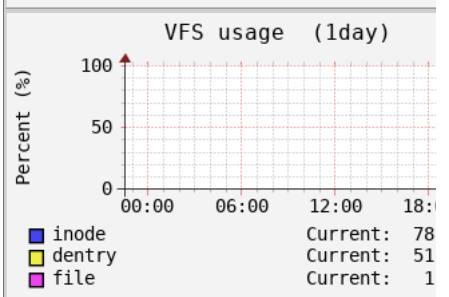

Host: **stewart_laptop** last day

Tue Nov 26 22:26:45 MST 2019

System load average and usage

Global kernel usage

Kernel usage per processor

LM-Sensors and GPU temperatures

Netstat statistics

System services demand

Network port traffic

Users using the system

Devices interrupt activity

Copyright © 2005-2017 Jordi Santfeliu