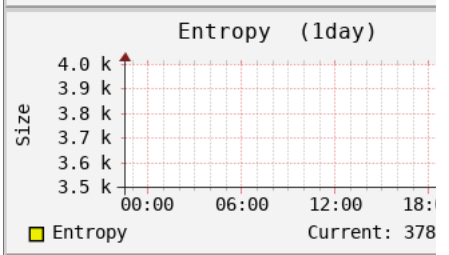

Host: **stewart_laptop** last day

Tue Nov 26 22:26:45 MST 2019

System load average and usage

Global kernel usage

Kernel usage per processor

LM-Sensors and GPU temperatures

Netstat statistics

System services demand

Network port traffic

Users using the system

Devices interrupt activity

Copyright © 2005-2017 Jordi Santfeliu