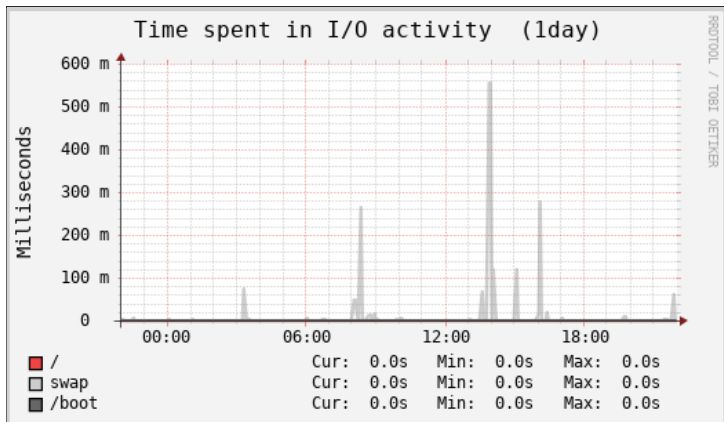

Host: vardaman.net last day

Sun Nov 24 21:57:35 MST 2019

System load average and usage

Global kernel usage

Filesystem usage and I/O activity

eth0 Network traffic and usage

Netstat statistics