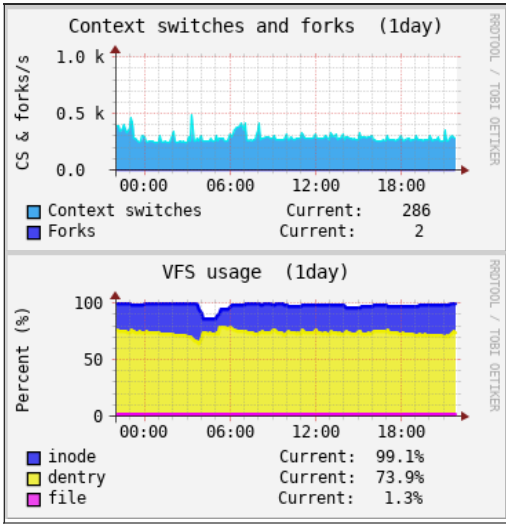

Host: vardaman.net last day

Sun Nov 24 21:57:35 MST 2019

System load average and usage

Global kernel usage

Filesystem usage and I/O activity

eth0 Network traffic and usage

Netstat statistics