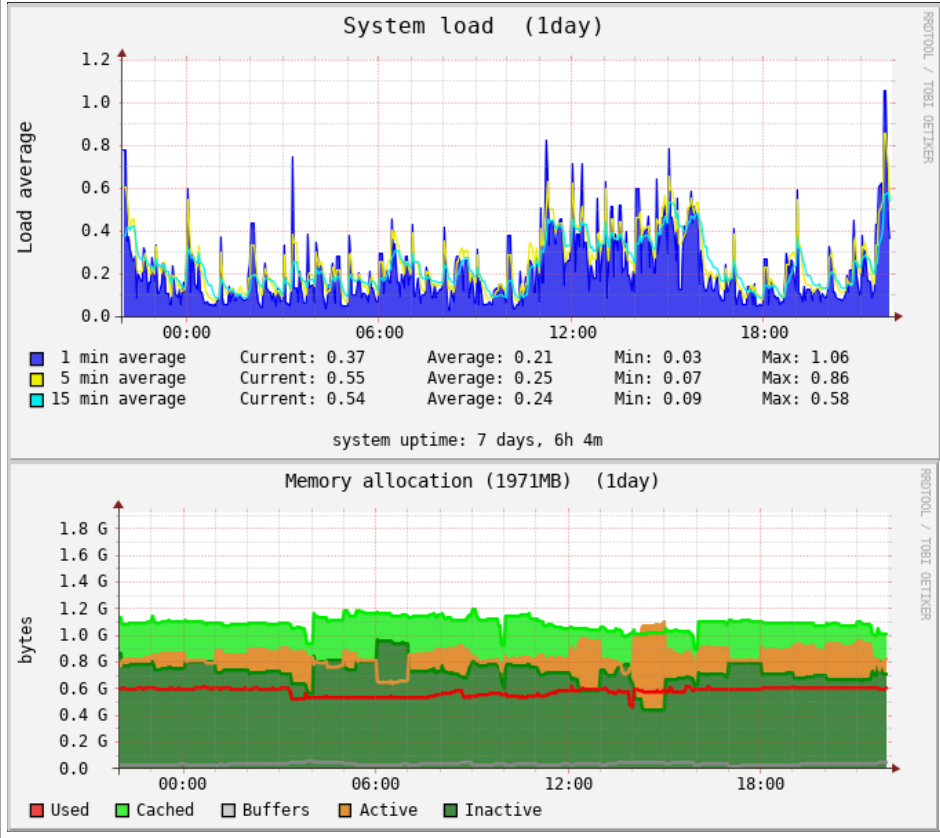

Host: vardaman.net last day

Sun Nov 24 21:57:35 MST 2019

System load average and usage

Global kernel usage

Filesystem usage and I/O activity

eth0 Network traffic and usage

Netstat statistics