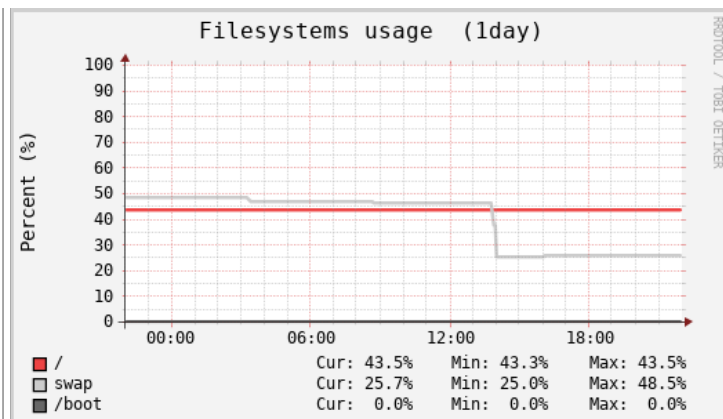

Host: vardaman.net last day

Sun Nov 24 21:57:35 MST 2019

System load average and usage

Global kernel usage

Filesystem usage and I/O activity

eth0 Network traffic and usage

Netstat statistics