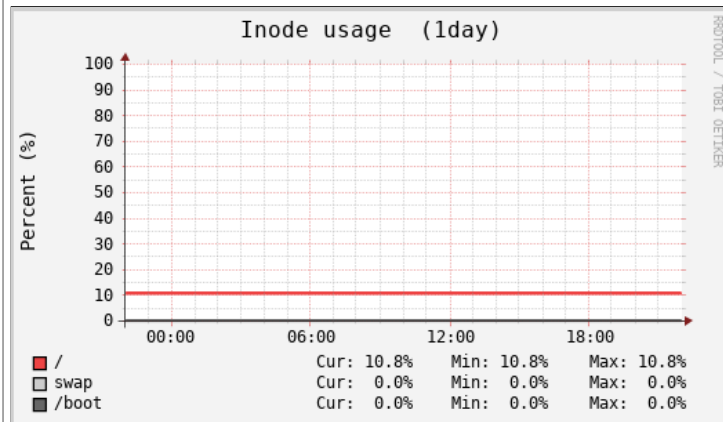

Host: vardaman.net last day

Sun Nov 24 21:57:35 MST 2019

System load average and usage

Global kernel usage

Filesystem usage and I/O activity

eth0 Network traffic and usage

Netstat statistics