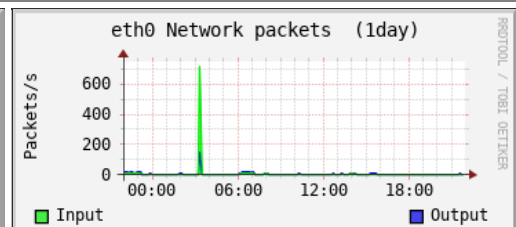

Host: vardaman.net last day

Sun Nov 24 21:57:35 MST 2019

System load average and usage

Global kernel usage

Filesystem usage and I/O activity

eth0 Network traffic and usage

Netstat statistics