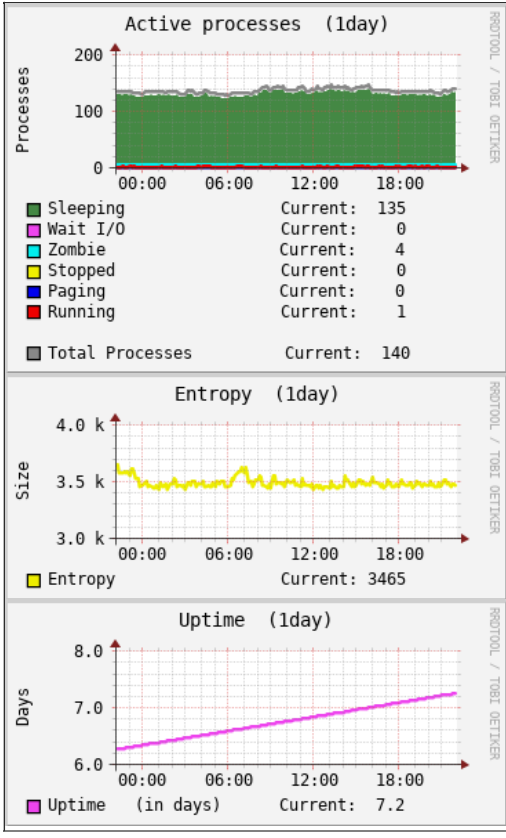

Host: vardaman.net last day

Sun Nov 24 21:57:35 MST 2019

System load average and usage

Global kernel usage

Filesystem usage and I/O activity

eth0 Network traffic and usage

Netstat statistics