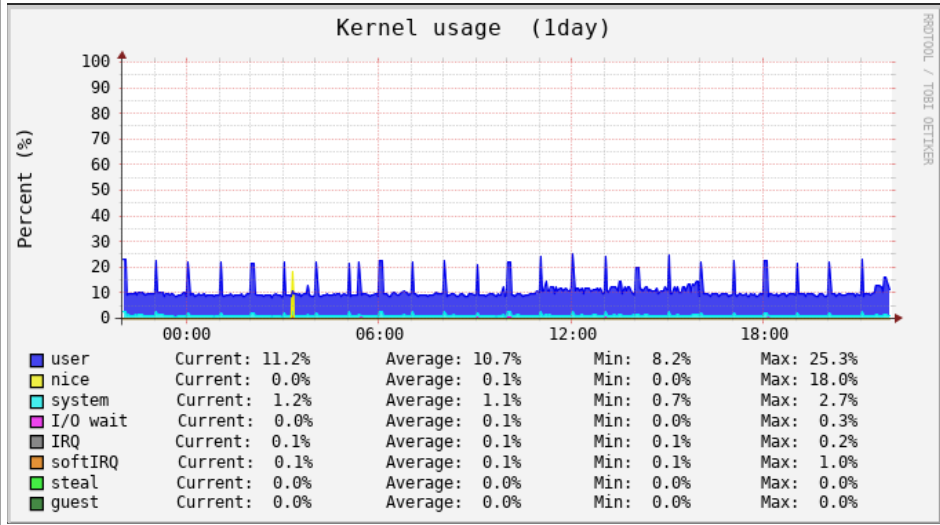

Host: vardaman.net last day

Sun Nov 24 21:57:35 MST 2019

System load average and usage

Global kernel usage

Filesystem usage and I/O activity

eth0 Network traffic and usage

Netstat statistics